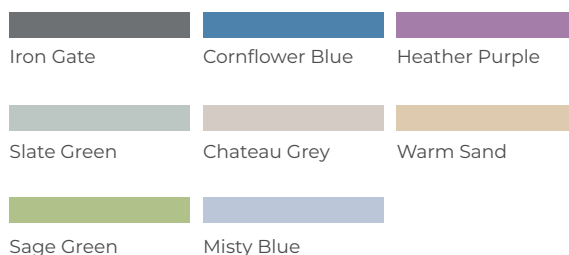

Discover a spectrum of colours | [Contact us for more information](#)

BEA828500

Roku® Bedside Cabinet

Overall
Height

595mm

Overall
Width

510mm

Overall
Length

460mm

Product
Weight

12.5kg