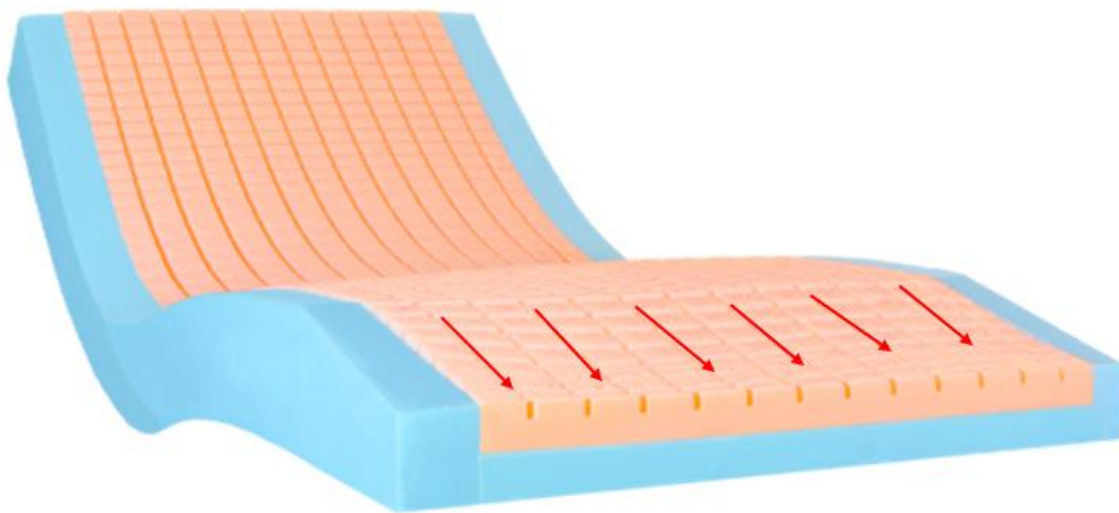

## Aspire LIFECOMFORT Acute Care Mattress – Now with Heel Taper

Our Aspire LIFECOMFORT Acute Care Mattresses have undergone a design improvement and now include a gentle heel taper at no additional cost.

This improvement provides similar heel protection to the Aspire LIFECOMFORT Hybrid Comfort Mattress, redistributing pressure away from the vulnerable heel prominence to the larger surface area of the calf.

### Key Features

- Ultra-soft Heel Protection Zone improves pressure relief for vulnerable points. By gently tapering the heel area, pressure is redistributed effectively onto the less vulnerable calf area.
- Castellated Surface collapses in a wave-like movement reducing shear.
- Refer to the LIFECOMFORT Mattress brochure or website for full details and features.