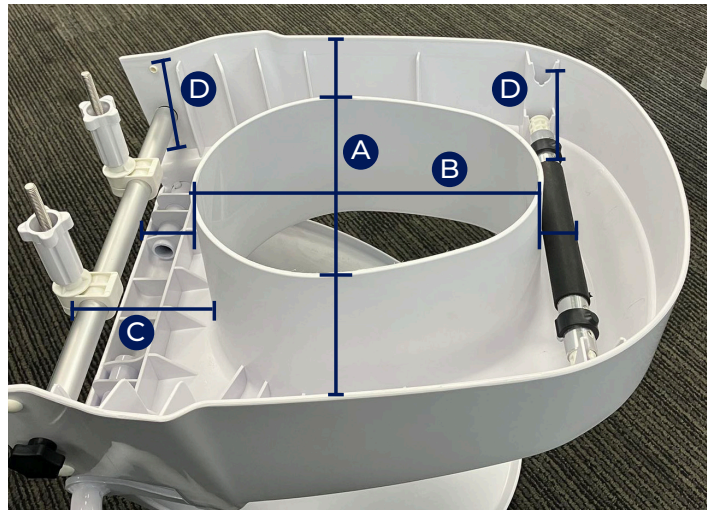

TOILET SEAT RAISERS GUIDE

TOILET SEAT RAISERS (NO ARMS)

DESCRIPTION	SIZE	CODE
Toilet Seat Raiser	50mm	BTT149800
	100mm	BTT150200
	150mm	BTT150300
Toilet Seat Raisers with Lid	50mm	BTT149900
	100mm	BTT150100
	150mm	BTT150400

TOILET SEAT RAISERS WITH ARMS

DESCRIPTION	CODE
Freedom Toilet Seat Raiser	BTT164100
Raised Toilet Seat With Swing Back Arms	BTT150450
Raised Toilet Seat With Swing-Back Arms Wide	BTT150460
Etac Cloo Fixed Height Toilet Seat Raiser With Arms	BTT162030
Height Adjustable Toilet Seat Raiser	BTT157950

FITTING GUIDE FOR TOILET SEAT RAISERS

DESCRIPTION	DIMENSION	CODE	COMPATIBLE BOWL WIDTH (A)	COMPATIBLE BOWL LENGTH (B)	ADDITIONAL SEAT HEIGHT FROM BOWL (C)
Aspire Toilet Seat Raiser	50mm	BTT149800	210-370mm	265-400mm	50mm
	100mm	BTT150200			100mm
	150mm	BTT150300			150mm
Aspire Toilet Seat Raisers with Lid	50mm	BTT149900			50mm
	100mm	BTT150100			100mm
	150mm	BTT150400			150mm

DESCRIPTION	CODE	COMPATIBLE BOWL WIDTH (A)	COMPATIBLE BOWL LENGTH (B)	MIN DISTANCE TO BOWL EDGE FROM MOUNTING SCREW (C)	ADDITIONAL SEAT HEIGHT FROM BOWL (D)	DISTANCE BETWEEN ARMRESTS
Freedom Toilet Seat Raiser	BTT164100	240-380mm	250-390mm	110mm	50-130mm	470mm
Raised Toilet Seat with Swing Back Arms	BTT150450	210-340mm	270-360mm	95mm	60-150mm	370mm
Etac Cloo Fixed Height Toilet Seat Raiser With Arms	BTT162030	Min: 205mm	250-400mm	100mm	110mm	400mm
Raised Toilet Seat with Swing-Back Arms – Wide	BTT150460	255-380mm	240-420mm	115mm	80-155mm	435mm
Etac Cloo Fixed Height Toilet Seat Raiser with Arms	BTT162030	205-380mm	250-350mm	70mm	60-140mm	490mm
Height Adjustable Toilet Seat Raiser	BTT157950	260-390mm	260-400mm	115mm	50-130mm	430mm