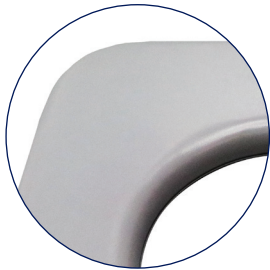

PADDED TOILET SEAT FOR ASPIRE OVER TOILET AIDS

FEATURES & BENEFITS

Padded Cushion:

Provides extra comfort and support

Hygienic Design:

Easy to wipe clean, ensuring effective infection control

Simple Installation:

Attaches to the frame with two small clips

BTT145111
Padded Toilet Seat only - Grey

Code	Compatible Product
BTT145000	Over Toilet Aid - Treated Steel
BTT145005	Over Toilet Aid - Aluminium
BTT145015	Over Toilet Aid - Wide - Aluminium
BTT145010	Over Toilet Aid - Wide - Treated Steel