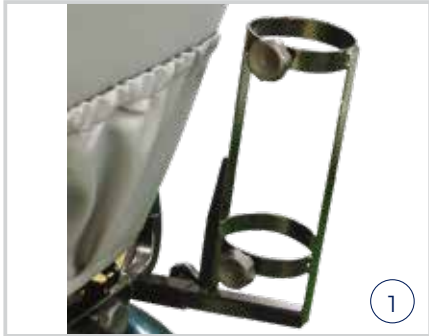

SCOOTER ACCESSORY RANGE

Scoters	1 Oxygen Tank Holder	2 Cane Holder	3 Crutch Holder	4 Sun Shade Canopy	5 Rear Shopping	6 Scooter Flag	7 Cupholder	8 Dust Cover	9 Rear Bucket
HS268									
HS520									
HS589	SCA6686000	SCA668610	SCA668620	SCA668650	SCA668630	SCA668640	—	—	—
HS828									
HS898									
HS928									
Superlite									
Sonic	SCA668330	SCA668230	SCA668390	SCA668380	SCA668340	SCA668370	SCA668170	SCA668210	SCA668180
GT									
Pathrider									