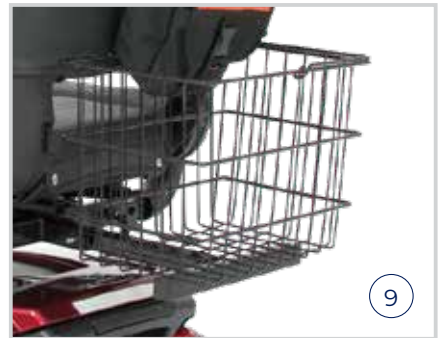

SCOOTER ACCESSORY RANGE

Scoters	1 Oxygen Tank Holder	2 Cane Holder	3 Crutch Holder	4 Sun Shade Canopy	5 Rear Shopping	6 Scooter Flag	7 Cupholder	8 Dust Cover	9 Rear Bucket
HS268									
HS520									
HS589	SCA6686000	SCA668610	SCA668620	SCA668650	SCA668630	SCA668640	—	—	—
HS828									
HS898									
HS928									
Superlite									
Sonic	SCA668330	SCA668230	SCA668390	SCA668380	SCA668340	SCA668370	SCA668170	SCA668210	SCA668180
GT									
Pathrider									