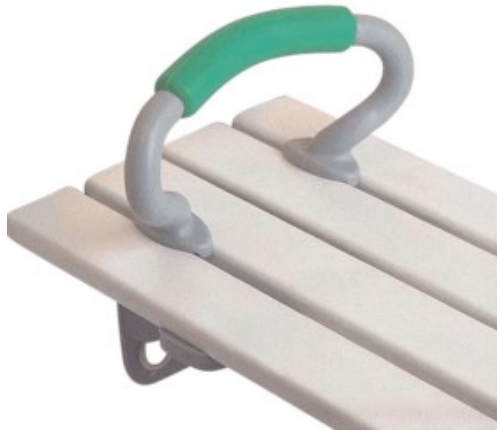

Bath/Shower Board - Savannah Slatted Seat

- A slatted, plastic and wood, adjustable bath board
- Featuring a curved plastic securing bracket under each end
- Slip resistant grips on the underside of the board provide additional slip resistance on the bath edge

 Contract approved

Warranty Information

- 1 Year

Code	Display Name
BTS111900	Bath Board - Slatted Seat - Regular
BTS111700	Bath Board - Slatted Seat - Large
BTS111600	Handle (Optional)