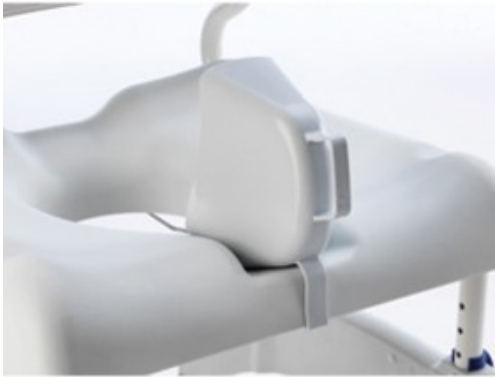

Splash Guard/Pommel Ocean Ergo

- Clips on easily for use with the standard plastic seat, standard soft seat and small soft seat

Compliance

AS/NZS 3973:2009

AQUATEC

Code	Display Name
BTC087686	Splash Guard/Pommel Ocean Ergo