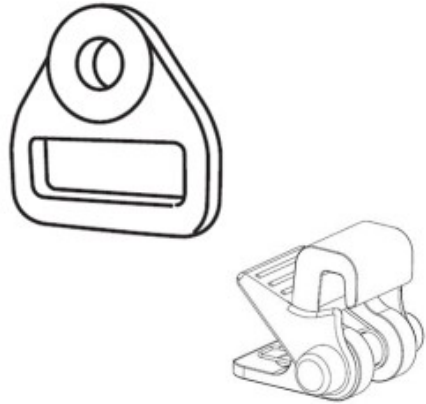

Q-Link 13

- Fits to the Golvo lifter to allow quick and easy changes in lifter accessories

Compliance

AS/NZS ISO 10535:2011

Code	Display Name
LSS393820	Q-link 13 - Fits Uno, LikoLight, Viking, LikoScale
LSS393792	Quick Release Universal Hook & Q-Link 13 Assembly