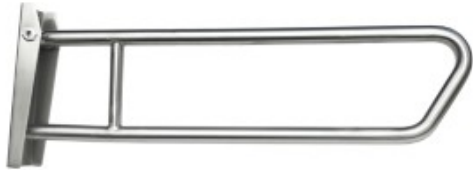

Swing Up Rail (Concealed Flange)

- This high quality stainless steel grab rail provides security and safety in the bathroom, on steps or any area where support is required
- Designed with a 32 mm diameter for a comfortable grip, these grab rails are available in either an anti-slip or white powder coated finish
- They also feature concealed fixings
- Note: check suitability for fit. Recommended to be installed by an authorised service person

Compliance

No applicable compliance standard

Code	Display Name	Total Length
BTR103270	Grabrail - Swing up - left hand	846 mm
BTR103280	Grabrail - Swing up - right hand	846 mm