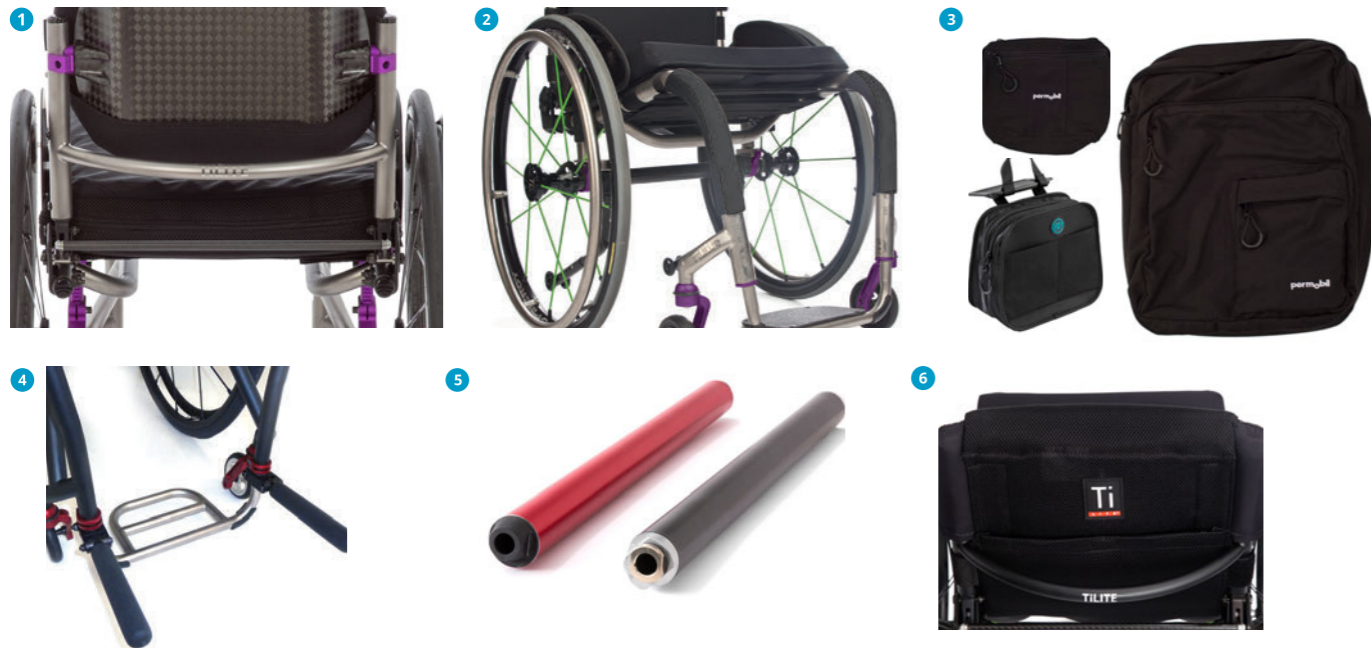

Options not shown

- **XRSL1** Residual limb support